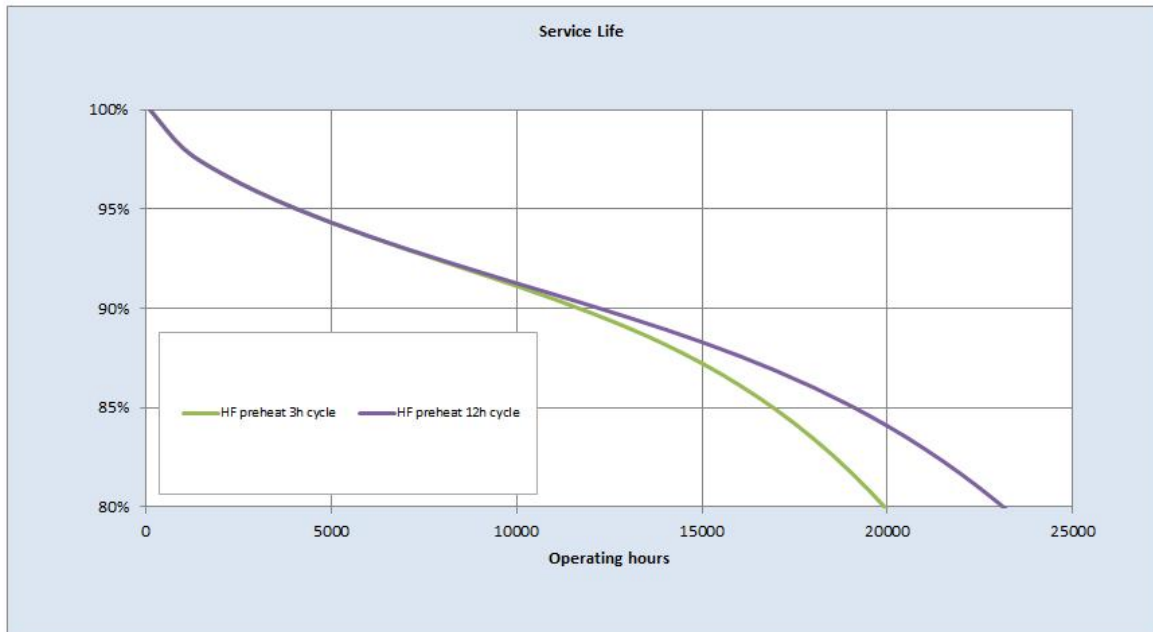

Service life data

Downloads & Links

[Go to the catalog site (HTTP)](#)

[Linear Fluorescent Lamps Catalogue (PDF)](#)

[LFL T5 LongLast™ Lamps - Data sheet (EN) (PDF)](#)

[Lighting design tools & calculators (HTTP)](#)