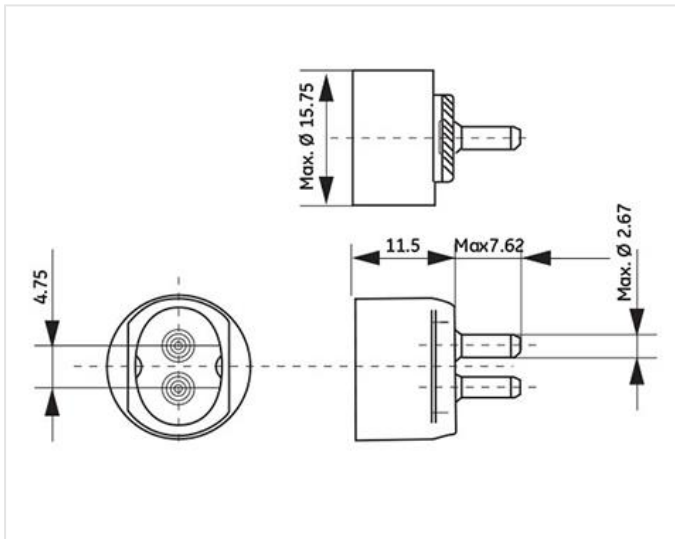

Performance data

Nominal power [W]	24
Lumen at 25°C	1750
Nominal lumens [lm]	2000
Rated efficacy [lm/W]	89
Colour temperature [K]	3000
Colour Rendering Index (CRI) [Ra]	85
Colour Code	830
Rated Life [h]	30000
Rated median life on electronic (HF) ballast on IEC 12-hour cycle	36000
Rated median life on electronic (HF) ballast on IEC 3-hour cycle	30000
Cap to Cap Length (Max) [mm]	549
Design Ambient Temperature [°C]	35
Design Lamp ambient temperature [°C]	35
Starting ambient temperature range	-15
Energy efficiency class (EEC)	A+
Weighted energy consumption [kWh/1000h]	25

Logistic data

Pack Quantity	30
Inner pack type	SLEEVE
Outer pack type	OUTER BOX
Layer quantity	360 EUR, 480 UK
Layer quantity EUR	360
Layer quantity UK	480
Pallet quantity EUR (PC)	3600
Pallet quantity UK (PC)	4800
Outer case size	590 x 120 x 102 (mm)
Product status	Available while stock lasts

Application areas

Retail

Office

Education

Industrial

Technical drawing