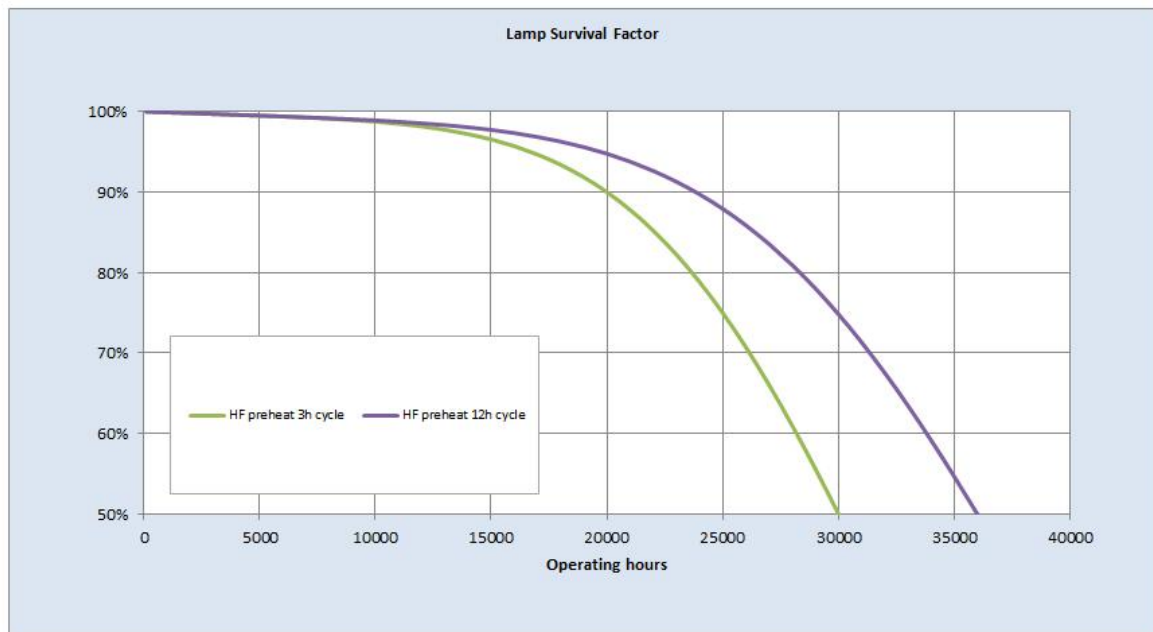

Performance data

Nominal power [W]	24
Lumen at 25°C	1750
Nominal lumens [lm]	2000
Rated efficacy [lm/W]	89
Colour temperature [K]	3000
Colour Rendering Index (CRI) [Ra]	85
Colour Code	830
Rated Life [h]	30000
Rated median life on electronic (HF) ballast on IEC 12-hour cycle	36000
Rated median life on electronic (HF) ballast on IEC 3-hour cycle	30000
Cap to Cap Length (Max) [mm]	549
Design Ambient Temperature [°C]	35
Design Lamp ambient temperature [°C]	35
Starting ambient temperature range	-15
Energy efficiency class (EEC)	A+
Weighted energy consumption [kWh/1000h]	25

Application areas

Retail

Office

Education

Industrial

Technical drawing

Lumen maintenance data

Survival Data