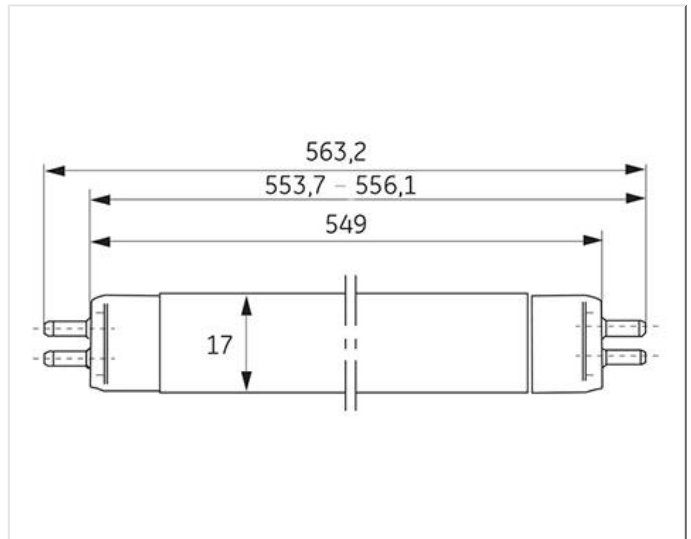

Performance data

Nominal power [W]	24
Lumen at 25°C	1750
Nominal lumens [lm]	2000
Rated efficacy [lm/W]	89
Colour temperature [K]	3000
Colour Rendering Index (CRI) [Ra]	85
Colour Code	830
Rated Life [h]	30000
Rated median life on electronic (HF) ballast on IEC 12-hour cycle	36000
Rated median life on electronic (HF) ballast on IEC 3-hour cycle	30000
Cap to Cap Length (Max) [mm]	549
Design Ambient Temperature [°C]	35
Design Lamp ambient temperature [°C]	35
Starting ambient temperature range	-15
Energy efficiency class (EEC)	A+
Weighted energy consumption [kWh/1000h]	25

Logistic data

Pack Quantity	30
Inner pack type	SLEEVE
Outer pack type	OUTER BOX
Layer quantity	360 EUR, 480 UK
Layer quantity EUR	360
Layer quantity UK	480
Pallet quantity EUR (PC)	3600
Pallet quantity UK (PC)	4800
Outer case size	590 x 120 x 102 (mm)
Product status	Available while stock lasts

Application areas

Retail

Office

Education

Industrial

Technical drawing