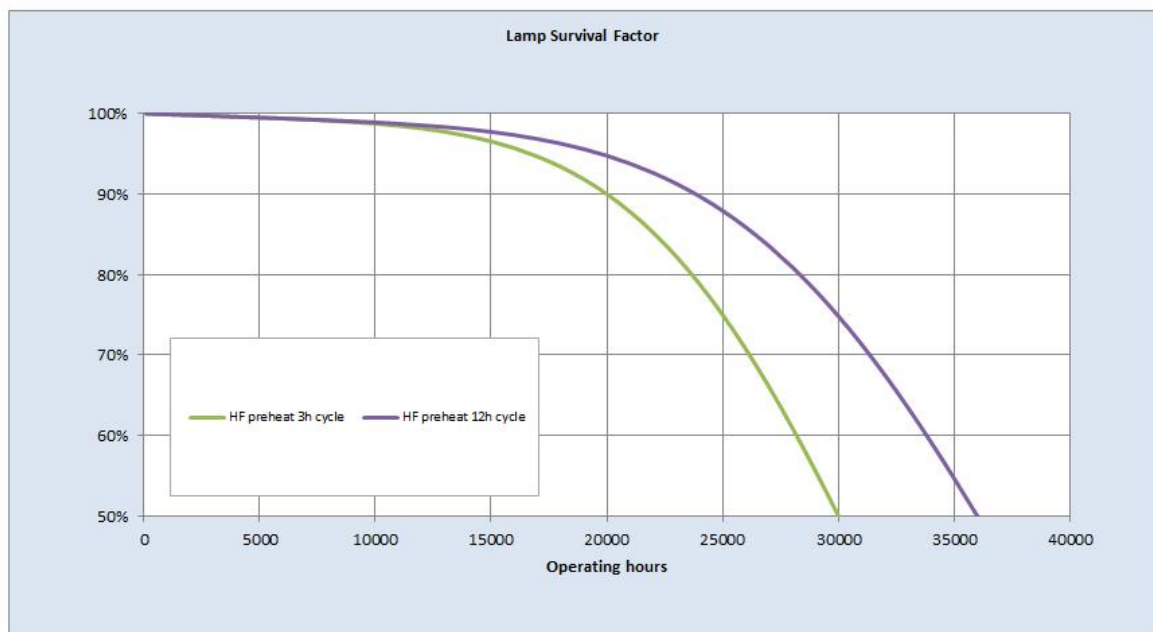

Performance data

Nominal power [W]	14
Lumen at 25°C	1230
Nominal lumens [lm]	1350
Rated efficacy [lm/W]	99
Colour temperature [K]	3000
Colour Rendering Index (CRI) [Ra]	85
Colour Code	830
Rated Life [h]	30000
Rated median life on electronic (HF) ballast on IEC 12-hour cycle	36000
Rated median life on electronic (HF) ballast on IEC 3-hour cycle	30000
Cap to Cap Length (Max) [mm]	549
Design Ambient Temperature [°C]	35
Design Lamp ambient temperature [°C]	35
Starting ambient temperature range	-15
Energy efficiency class (EEC)	A+
Weighted energy consumption [kWh/1000h]	15

Application areas

Retail

Office

Education

Industrial

Technical drawing

Lumen maintenance data

Survival Data