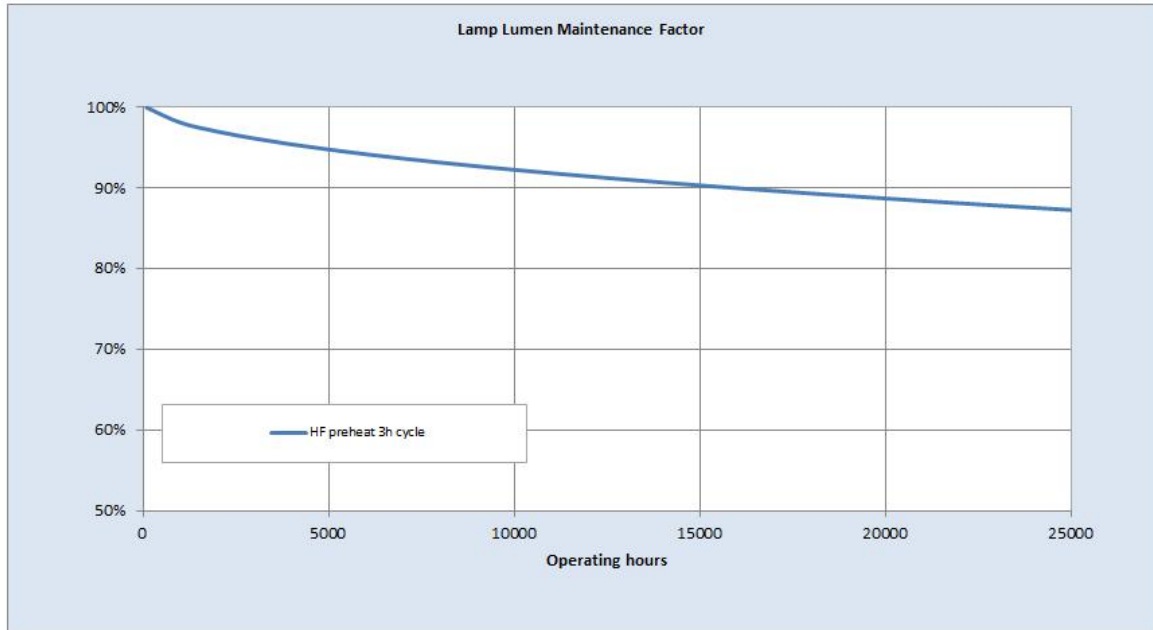

Lumen maintenance data