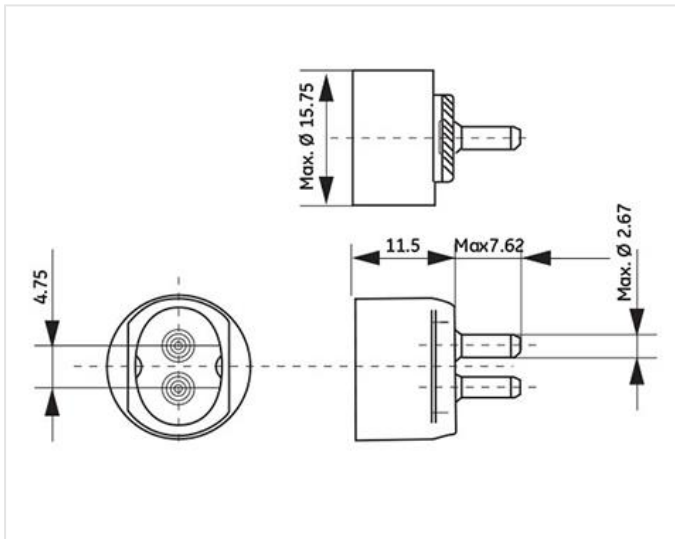

Performance data

Nominal power [W]	14
Lumen at 25°C	1230
Nominal lumens [lm]	1350
Rated efficacy [lm/W]	99
Colour temperature [K]	3000
Colour Rendering Index (CRI) [Ra]	85
Colour Code	830
Rated Life [h]	30000
Rated median life on electronic (HF) ballast on IEC 12-hour cycle	36000
Rated median life on electronic (HF) ballast on IEC 3-hour cycle	30000
Cap to Cap Length (Max) [mm]	549
Design Ambient Temperature [°C]	35
Design Lamp ambient temperature [°C]	35
Starting ambient temperature range	-15
Energy efficiency class (EEC)	A+
Weighted energy consumption [kWh/1000h]	15

Logistic data

Pack Quantity	30
Inner pack type	SLEEVE
Outer pack type	OUTER BOX
Layer quantity	360 EUR, 480 UK
Layer quantity EUR	360
Layer quantity UK	480
Pallet quantity EUR (PC)	3600
Pallet quantity UK (PC)	4800
Outer case size	590 x 120 x 102 (mm)
Product status	Available while stock lasts

Application areas

Retail

Office

Education

Industrial

Technical drawing