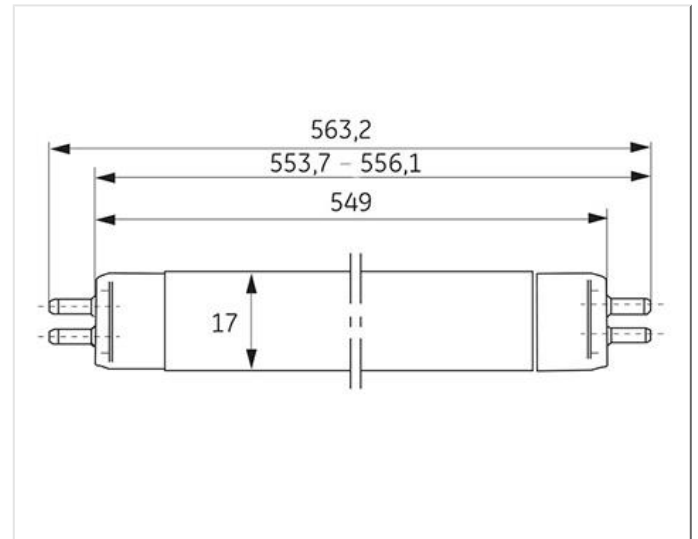

Performance data

Nominal power [W]	14
Lumen at 25°C	1230
Nominal lumens [lm]	1350
Rated efficacy [lm/W]	99
Colour temperature [K]	3000
Colour Rendering Index (CRI) [Ra]	85
Colour Code	830
Rated Life [h]	30000
Rated median life on electronic (HF) ballast on IEC 12-hour cycle	36000
Rated median life on electronic (HF) ballast on IEC 3-hour cycle	30000
Cap to Cap Length (Max) [mm]	549
Design Ambient Temperature [°C]	35
Design Lamp ambient temperature [°C]	35
Starting ambient temperature range	-15
Energy efficiency class (EEC)	A+
Weighted energy consumption [kWh/1000h]	15

Logistic data

Pack Quantity	30
Inner pack type	SLEEVE
Outer pack type	OUTER BOX
Layer quantity	360 EUR, 480 UK
Layer quantity EUR	360
Layer quantity UK	480
Pallet quantity EUR (PC)	3600
Pallet quantity UK (PC)	4800
Outer case size	590 x 120 x 102 (mm)
Product status	Available while stock lasts

Application areas

Retail

Office

Education

Industrial

Technical drawing