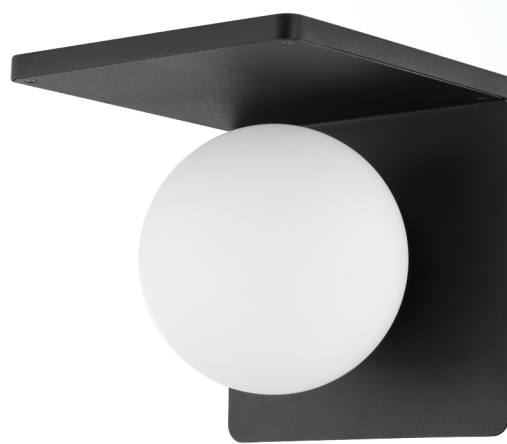

98265 CIGLIE

General Information

Material number	98265
Type	wall luminaire
Product segment	Indoor
Theme	sonstige / nicht zuordenbar

Dimensions

Article Height (in mm)	180
Article Length (in mm)	180
Net Weight	2.12 Kilogram
Article Overhang (in mm)	210

Material & Colour

Enclosure Material	cast aluminium
Enclosure Colour	black
Cable Colour	ZZKABFA_SW
Glass/Shade Material	glass opal-matt
Glass/Shade Colour	white

Functionality

Switch Type	in-line switch
Function	Qi-charger
Battery	No

Technical Information

Protection Class	2

Technical changes reserved